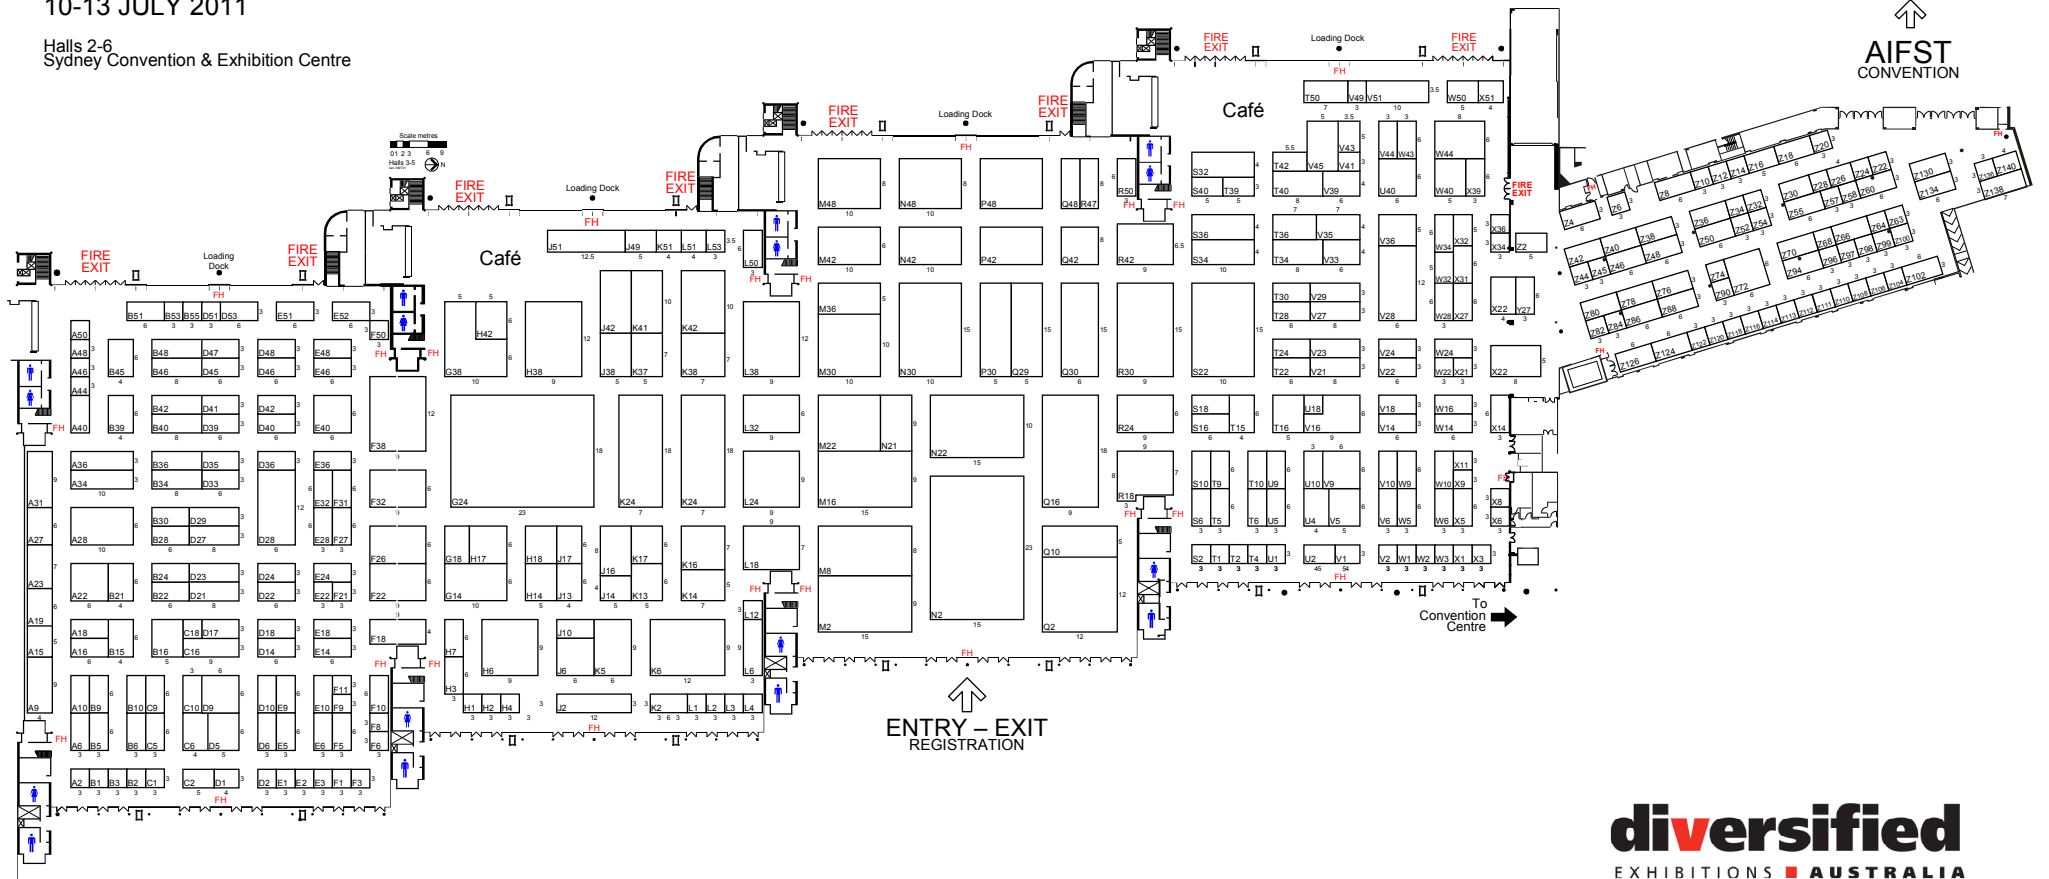

10-13 JULY 2011

Halls 2-6
Sydney Convention & Exhibition Centre

diversified
EXHIBITIONS ■ AUSTRALIA

Diversified Exhibitions Australia
424 St Kilda Road Melbourne
Victoria Australia 3004

P. 03 9261 4562
F. 03 9261 4545